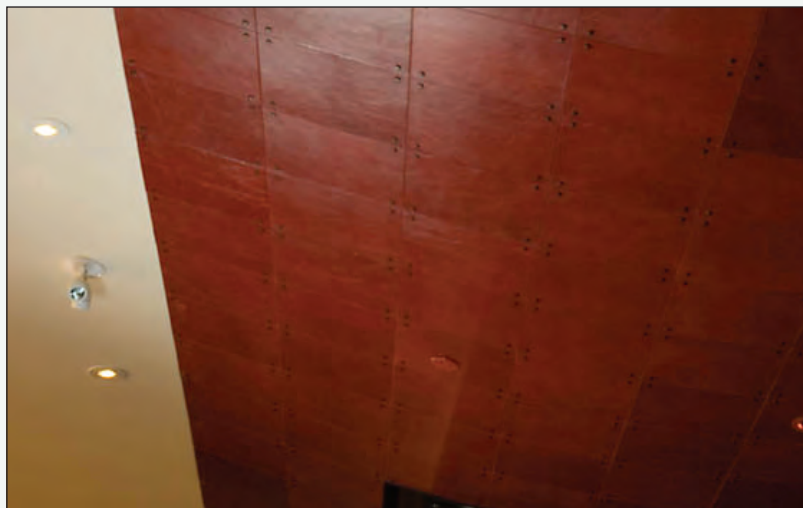

Leather Wall Panels

Another version features smaller panels inset into various styles of frames, available in any wood and fabricated to your specifications. Thinner custom shaped panels may also be used for millwork such as reception desks. Leather may also be embossed with logos.

Our staff is here to assist with your design. Memo samples of our leathers are available at no charge. Mockup panels are available at a charge.

If you have questions, please call Customer Service at:

Toronto area: (+1) 416-462-1229 • North America toll free: 1-888-784-8874

Email: ccli@contractleathers.com

Visit our website for more information on our products and services at: contractleathers.com