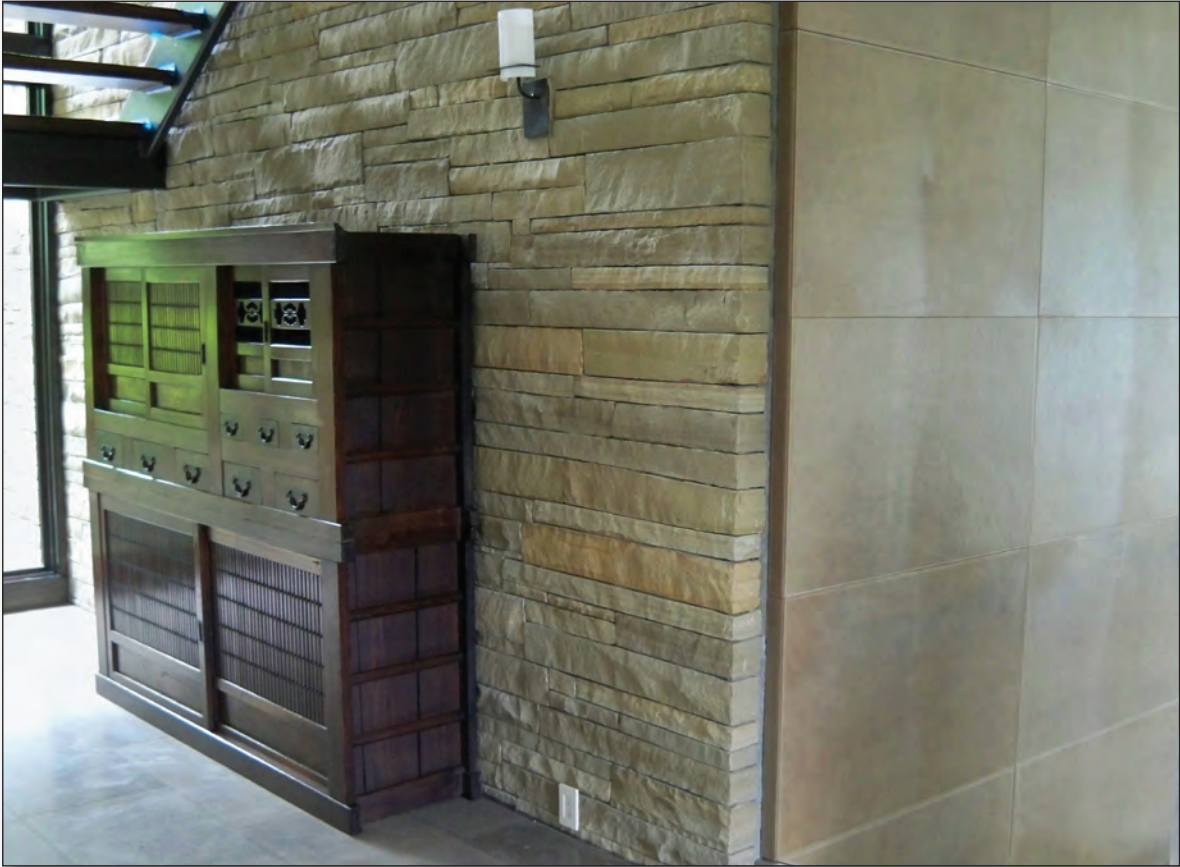

Whether for traditional or modern interiors, residential, hospitality or corporate interiors, leather wall panels will add warmth and luxury and upscale any room.

Leather may be laminated

# Leather Wall Panels

Leather may be laminated directly to the MDF core or various thicknesses of foam may be added for a softer, more tactile feel.

# Leather Wall Panels

Panels may be completely customized including button tufted or decorative perimeter stitching or tacking added. Architectural detailing such as molding underneath the leather provides a more traditional look, ideal in formal home libraries or studies.

# Leather Wall Panels

Panels are available in over 125 lines of leather, providing over 2,000 colors in a variety of textures and finishes. Leathers include metallics, distressed, antique, sheep skin, hair-on, laser engraved, woven as well as embossed leathers such as shagreen, alligator, damask and more.