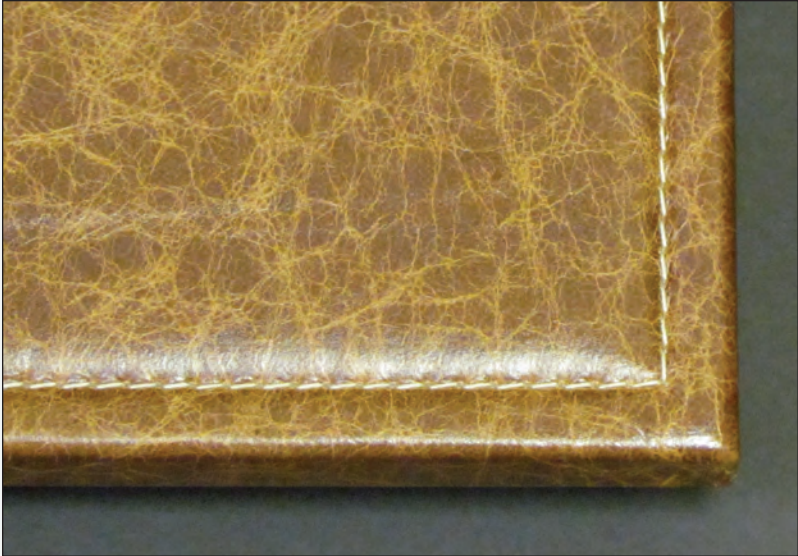

Leather Wall Panels