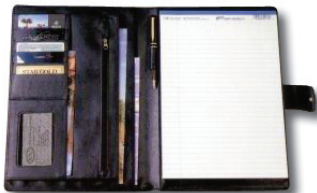

Standard mats are supplied in smooth leather. Image below shows sample of tooled border and logo.

Desk Mat and Coaster

C. C. LEATHERS INC.

Portfolios, Organizers, Bags

Zippered Portfolio

Organizer/Address Book

Folder with snap closure

Business Card Holder

Meeting Folder

Overnight/Computer Bag

All above items may be embossed with corporate logos or personalized, in gold, silver or blind. All portfolios, organizers and bags are supplied gift boxed.