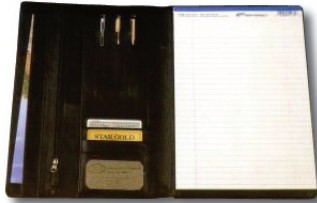

Standard mats are supplied in smooth leather. Image below shows sample of tooled border and logo.

Desk Mat and Coaster

C. C. LEATHERS INC.

Portfolios, Organizers, Bags

Zippered Portfolio

Organizer/Address Book

Folder with snap closure

Business Card Holder

Meeting Folder

Overnight/Computer Bag

All above items may be embossed with corporate logos or personalized, in gold, silver or blind. All portfolios, organizers and bags are supplied gift boxed.